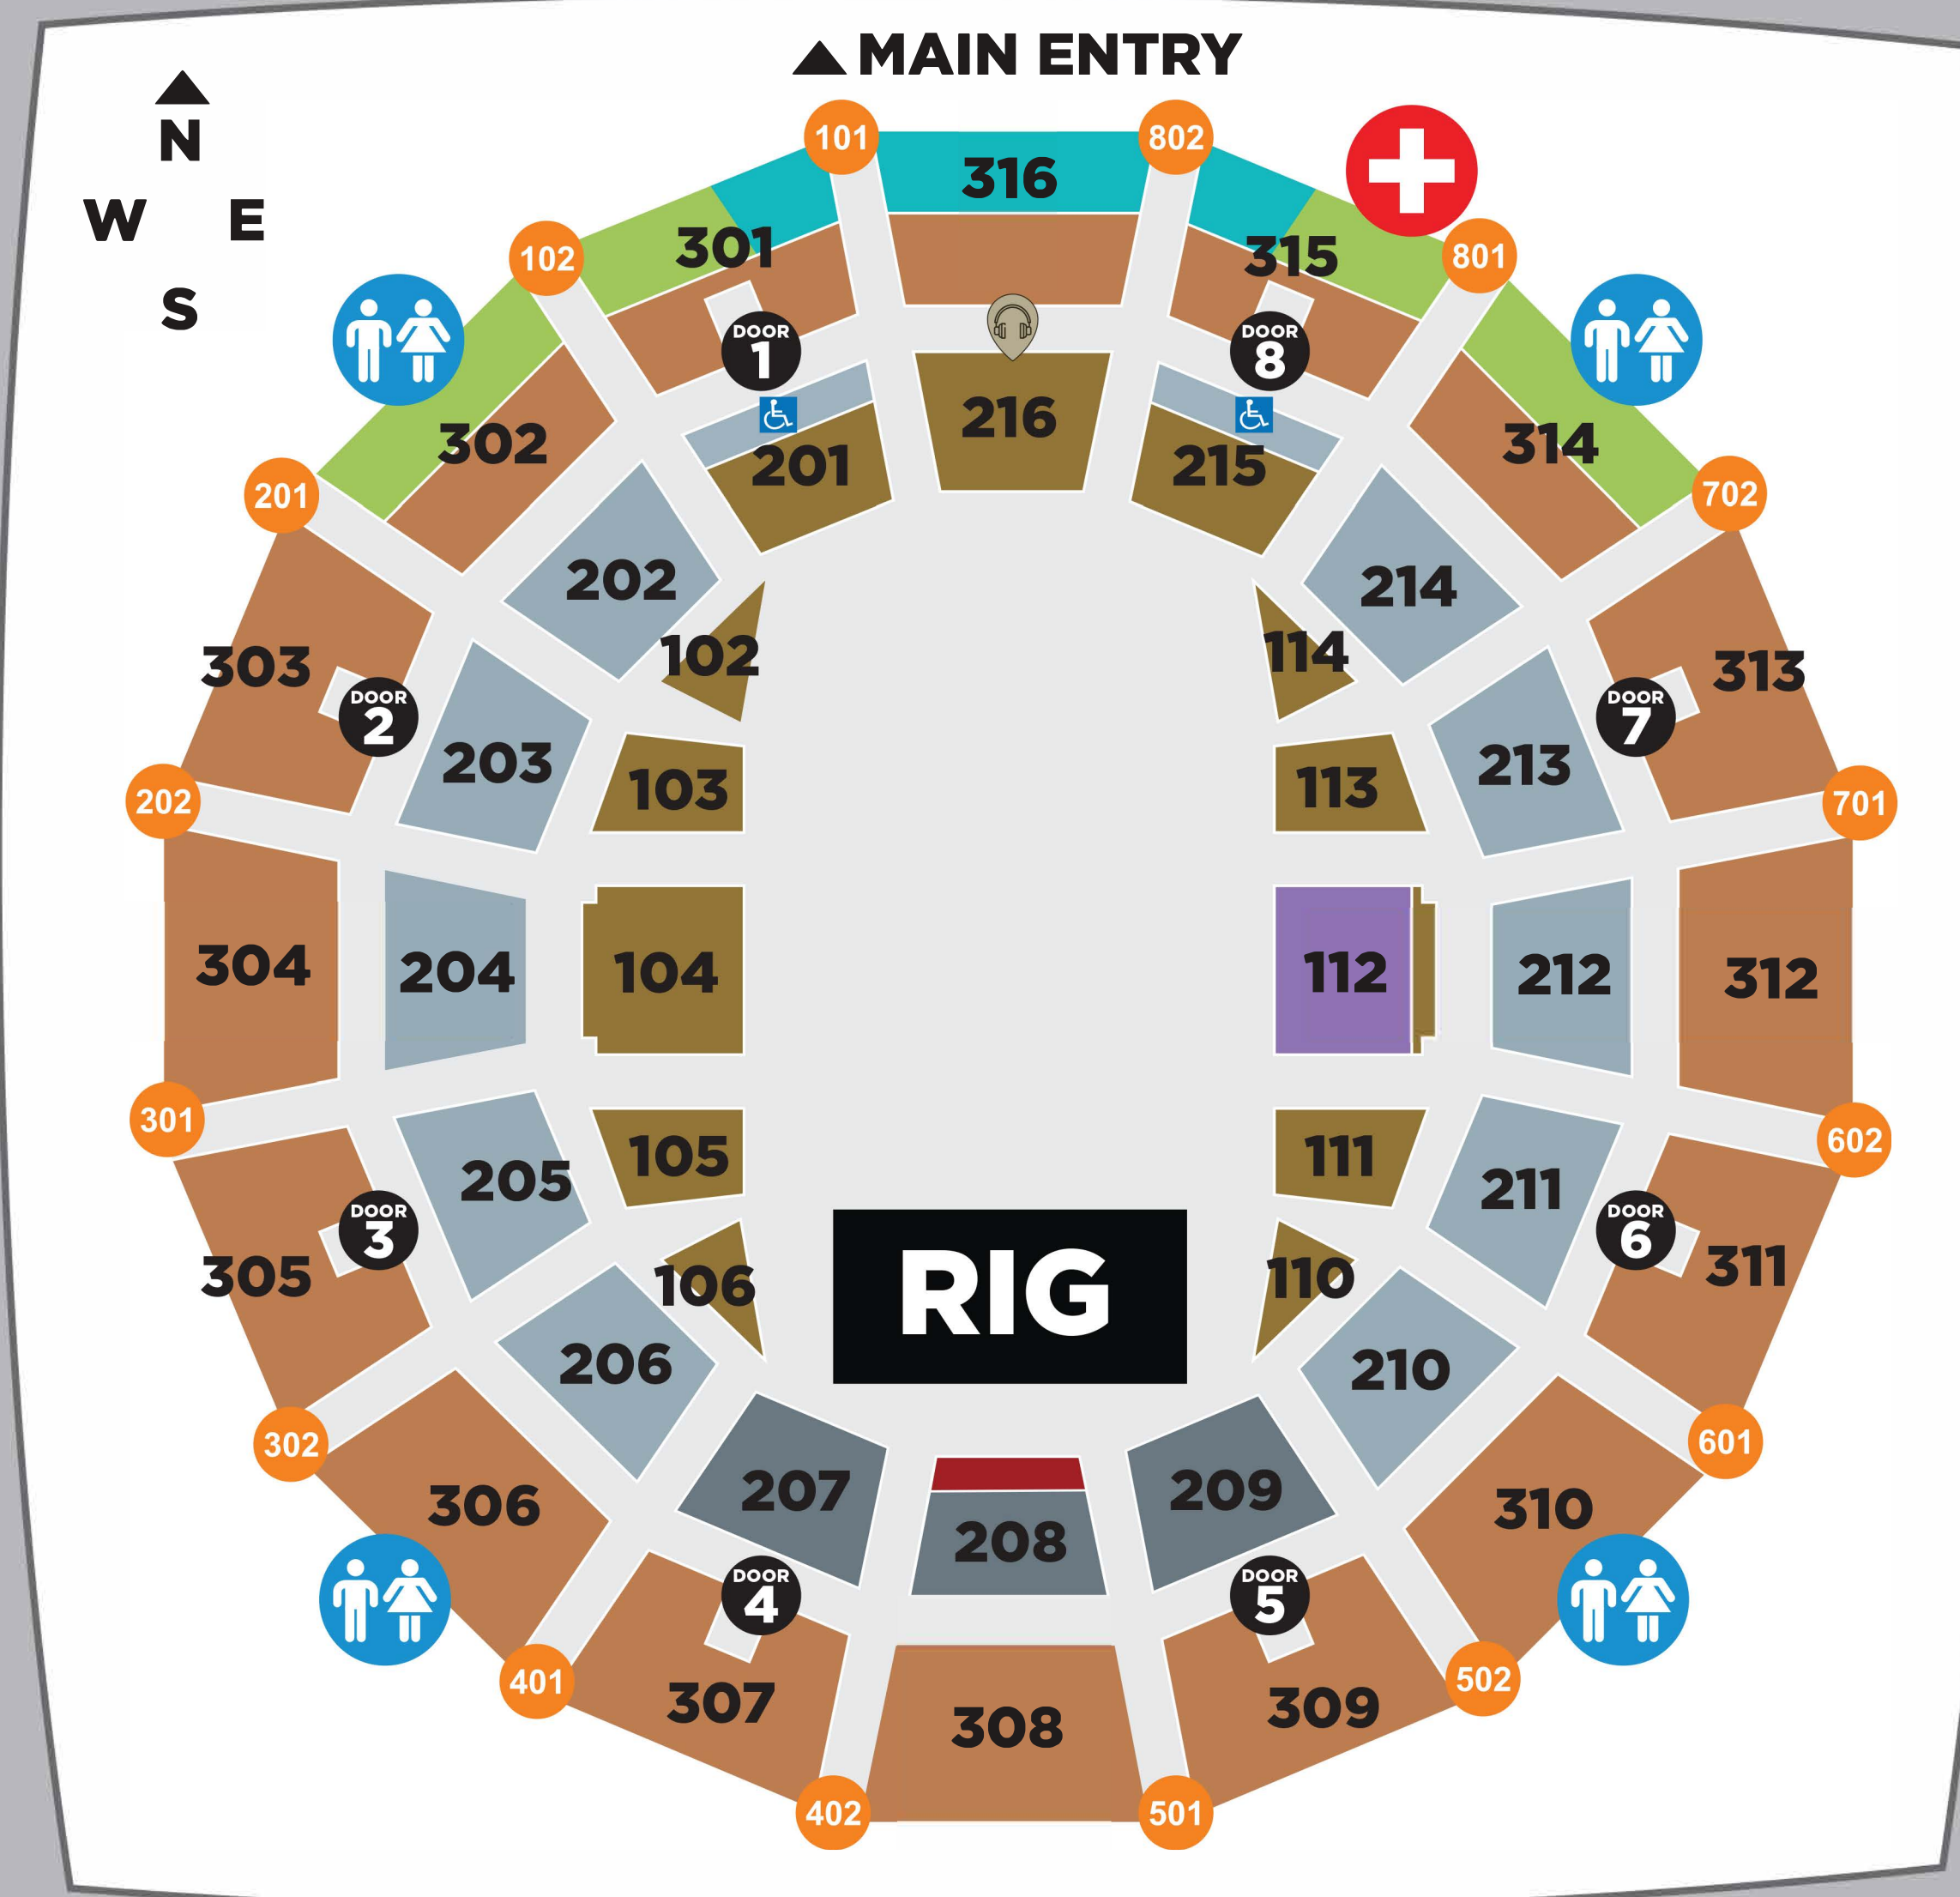

▲ KING ARTHUR TERRACE

PAT RAFTER ARENA

LEGEND

- **GOLD** (ASSIGNED SEATING)
- **SILVER** (ASSIGNED SEATING)
- **SILVER** (ASSIGNED SEATING/RESTRICTED VIEW)
- **BRONZE** (NON-ASSIGNED SEATING)
- **PRO BOXES**
- **PRO LOUNGE** (ASSIGNED SEATING)
- **PRO SUITES**
- **COACH RESERVED SEATING**
- **AISLE NUMBERS**
- DOOR **DOOR NUMBERS**
- **DJ**
- **TOILETS**
- **FIRST AID**

▼ TENNYSON MEMORIAL AVENUE

P1 PARKING ►

TORIAN PRO

STADIUM MAP

CrossFit

QUALIFYING
EVENT | 2025