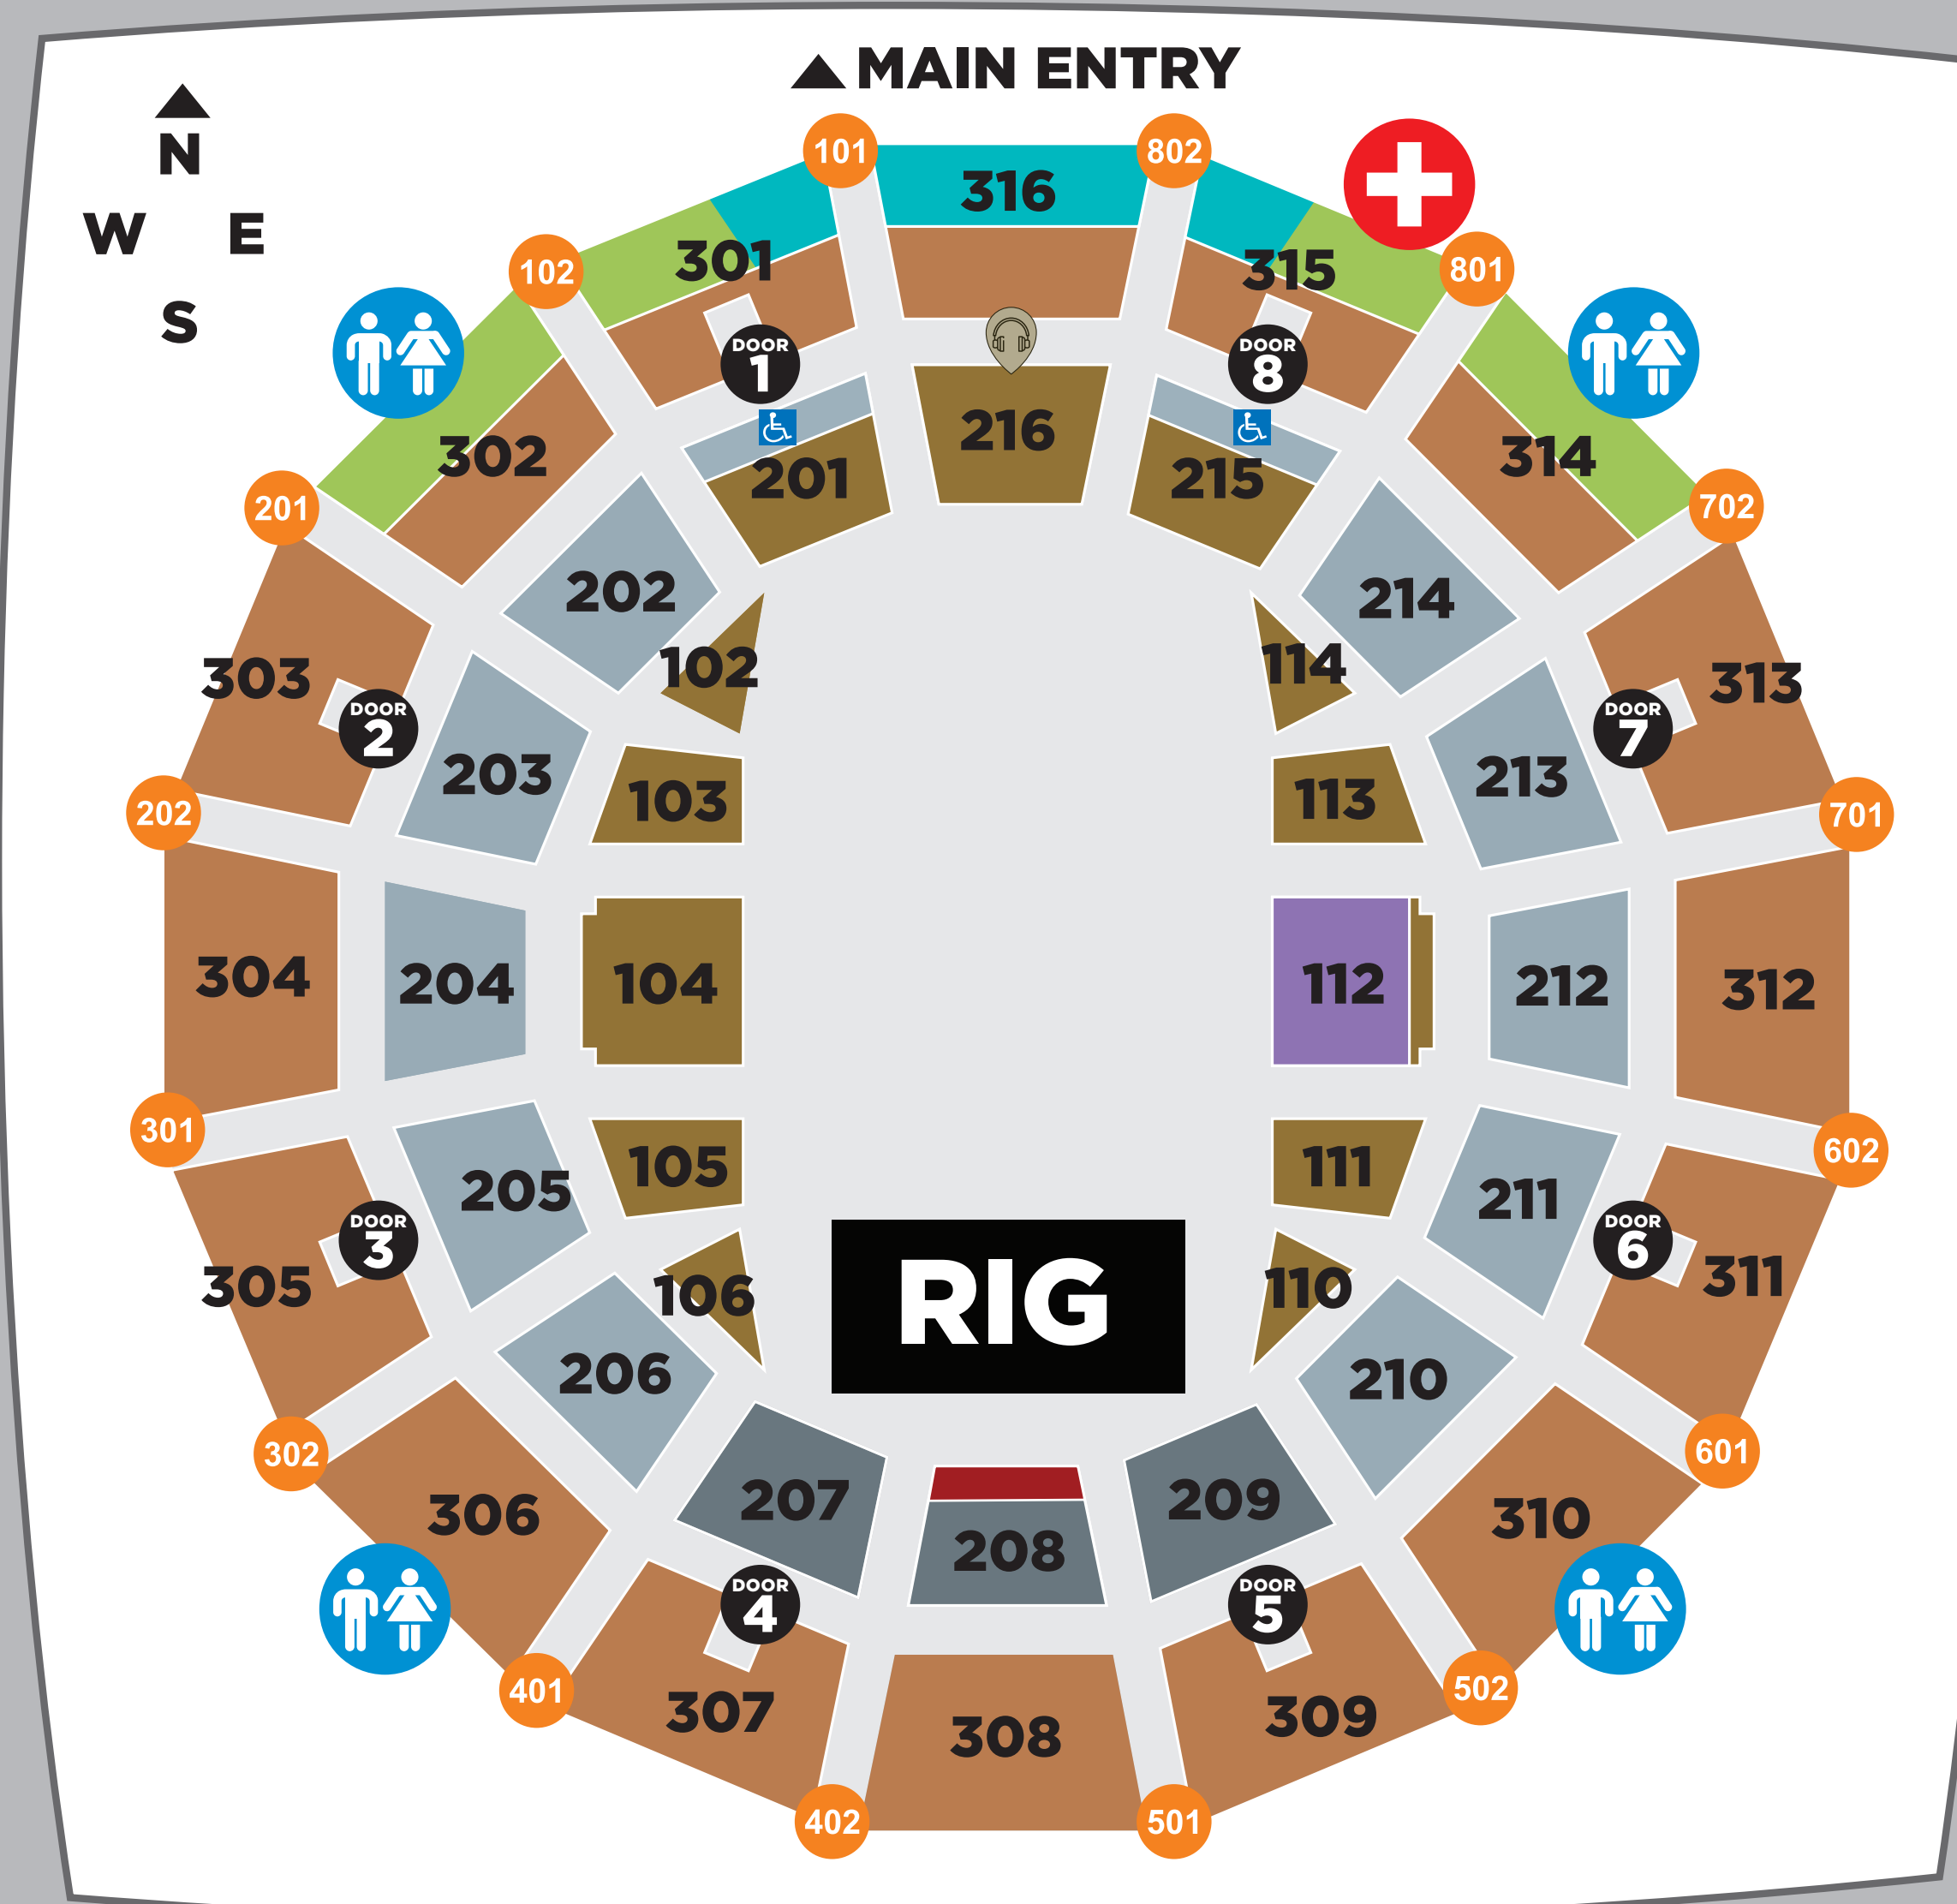

▲ KING ARTHUR TERRACE

# PAT RAFTER ARENA

## LEGEND

- GOLD** (ASSIGNED SEATING)
- SILVER** (ASSIGNED SEATING)
- SILVER** (ASSIGNED SEATING/RESTRICTED VIEW)
- BRONZE** (NON-ASSIGNED SEATING)
- PRO BOXES**
- PRO LOUNGE** (ASSIGNED SEATING)
- PRO SUITES**
- ELITE COACH RESERVED SEATING**
- AISLE NUMBERS**
- DOOR NUMBERS**
- DJ**
- TOILETS**
- FIRST AID**

▼ TENNYSON MEMORIAL AVENUE

VIP PARKING ►