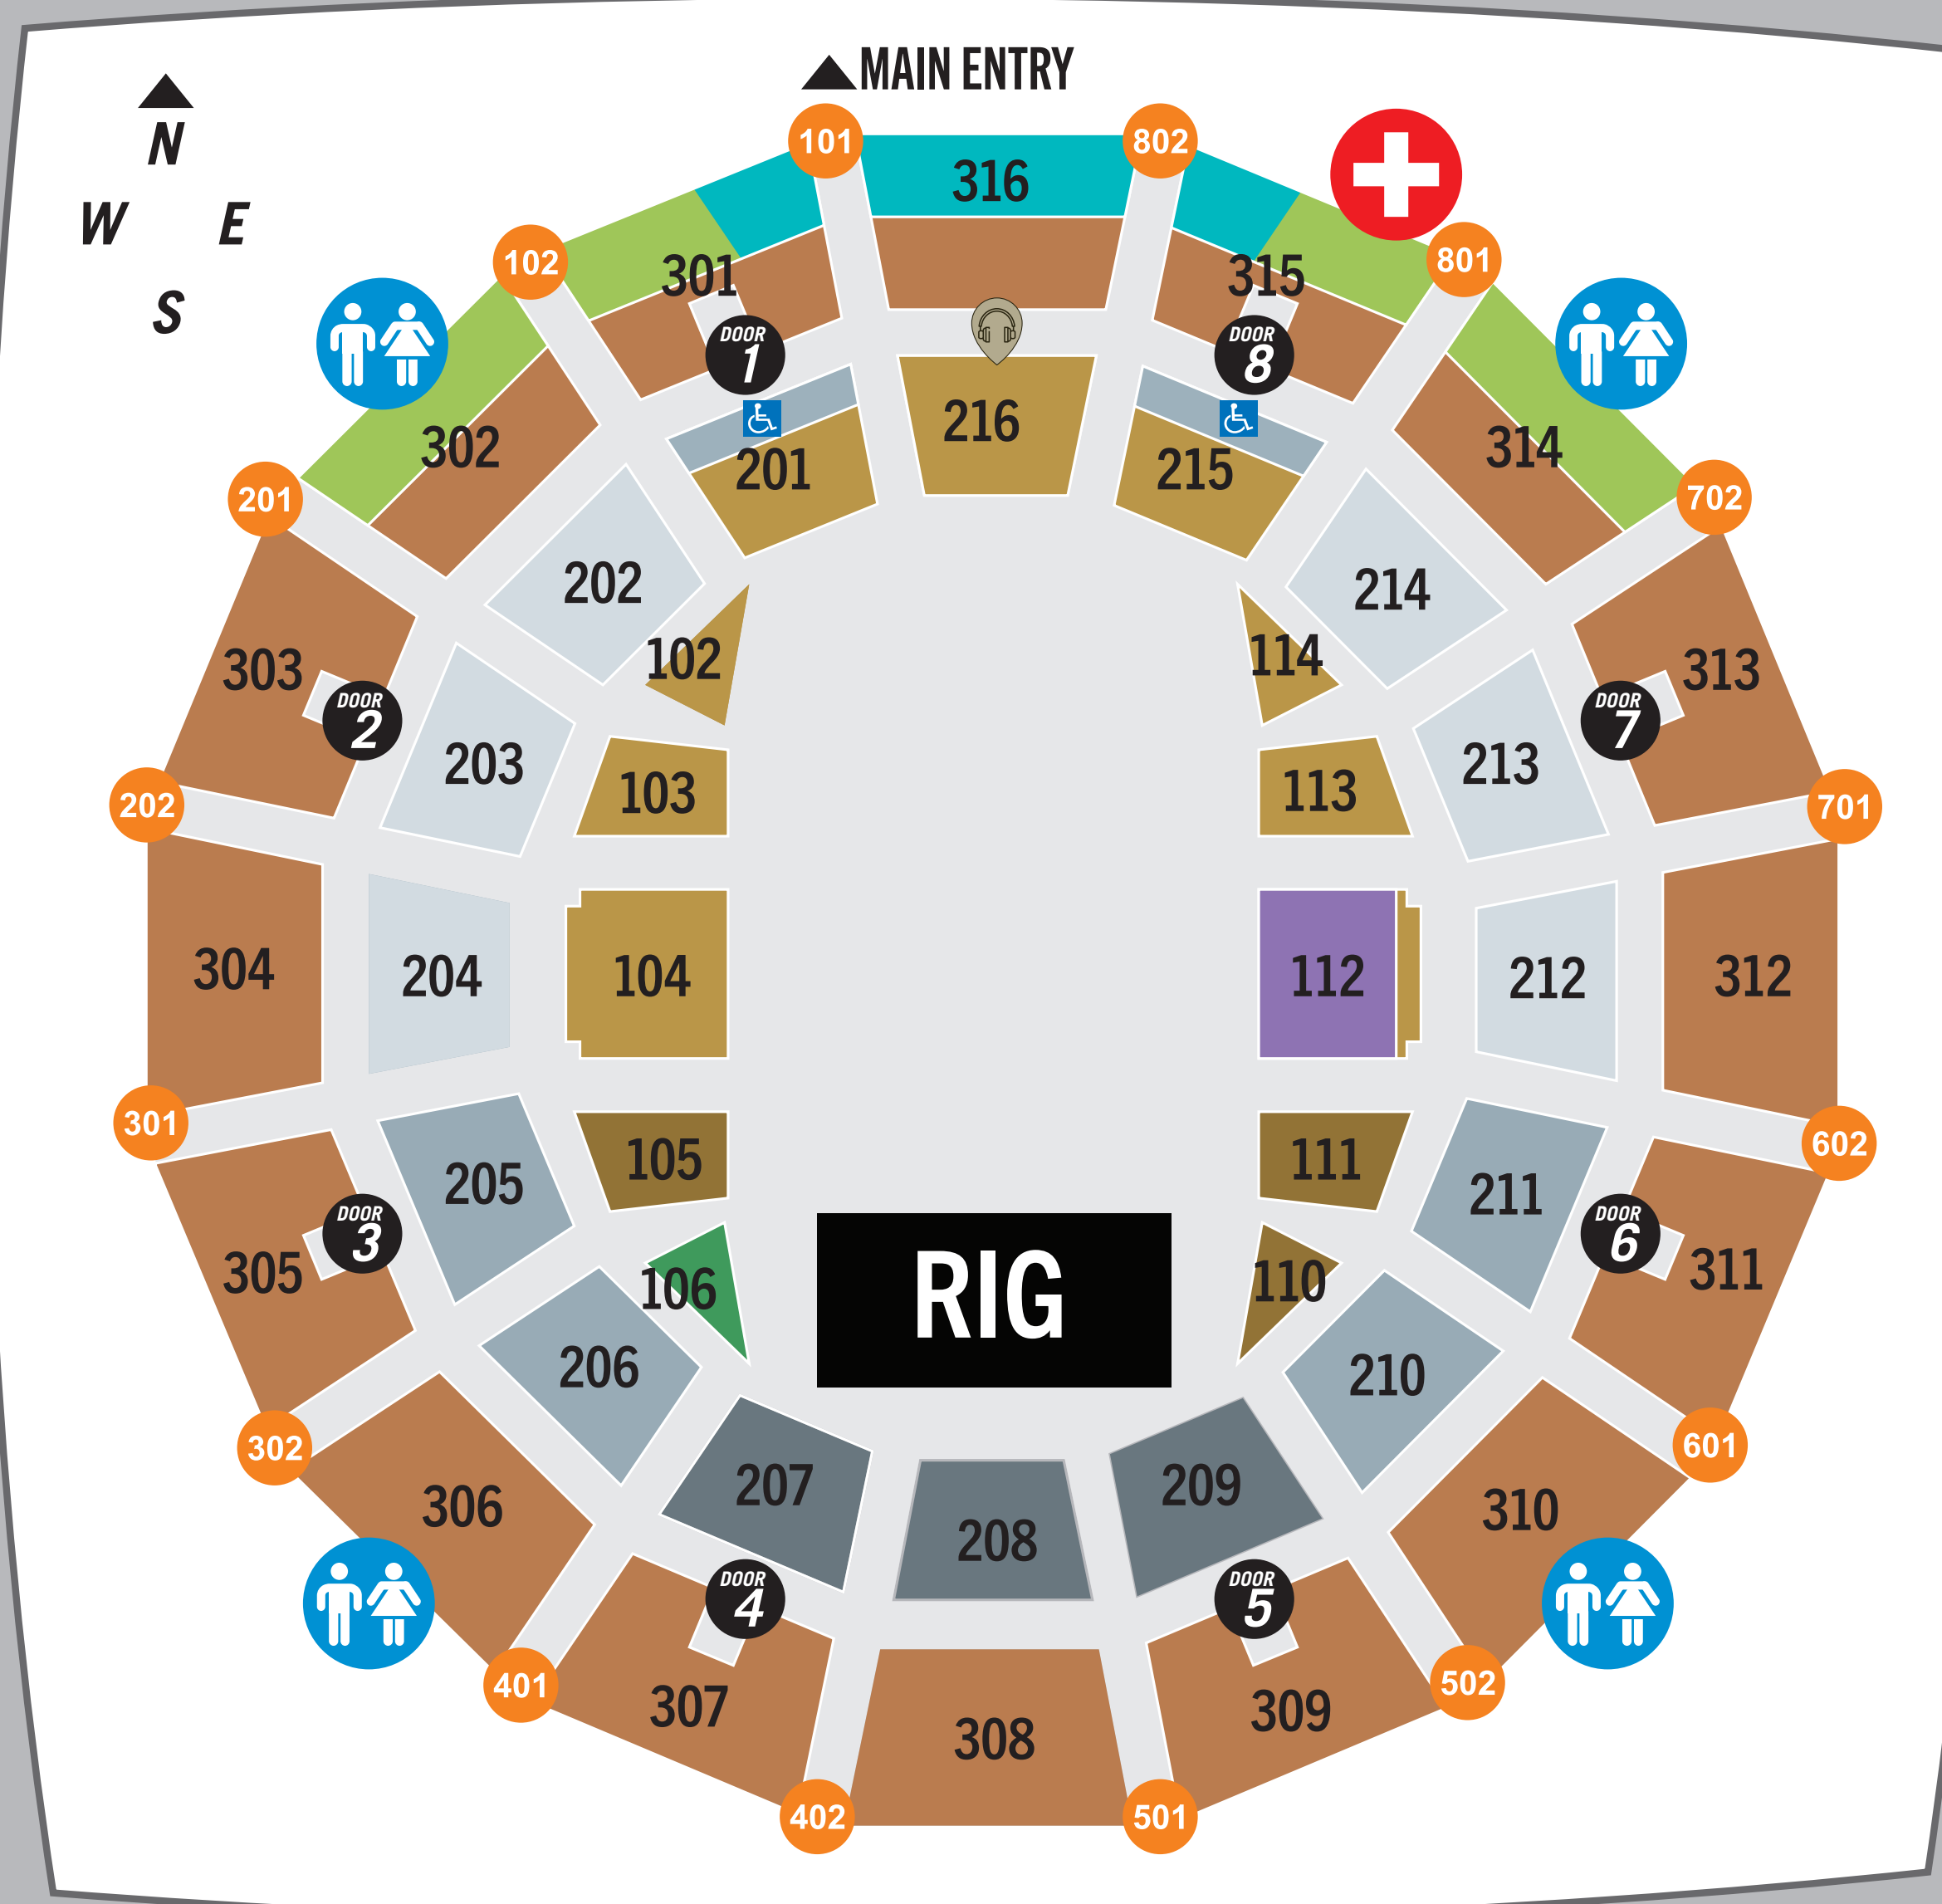

▲ KING ARTHUR TERRACE

PAT RAFTER ARENA

LEGEND

- GOLD PREMIUM (ASSIGNED SEATING)
- GOLD (ASSIGNED SEATING)
- SILVER PREMIUM (ASSIGNED SEATING)
- SILVER (ASSIGNED SEATING)
- SILVER (ASSIGNED SEATING/RESTRICTED VIEW)
- BRONZE (NON-ASSIGNED SEATING)
- PRO BOXES
- PRO DECK
- PRO LOUNGE (ASSIGNED SEATING)
- PRO SUITES
- AISLE NUMBERS
- DOOR NUMBERS
- DJ
- TOILETS
- FIRST AID

▼ TENNYSON MEMORIAL AVENUE

VIP PARKING ►