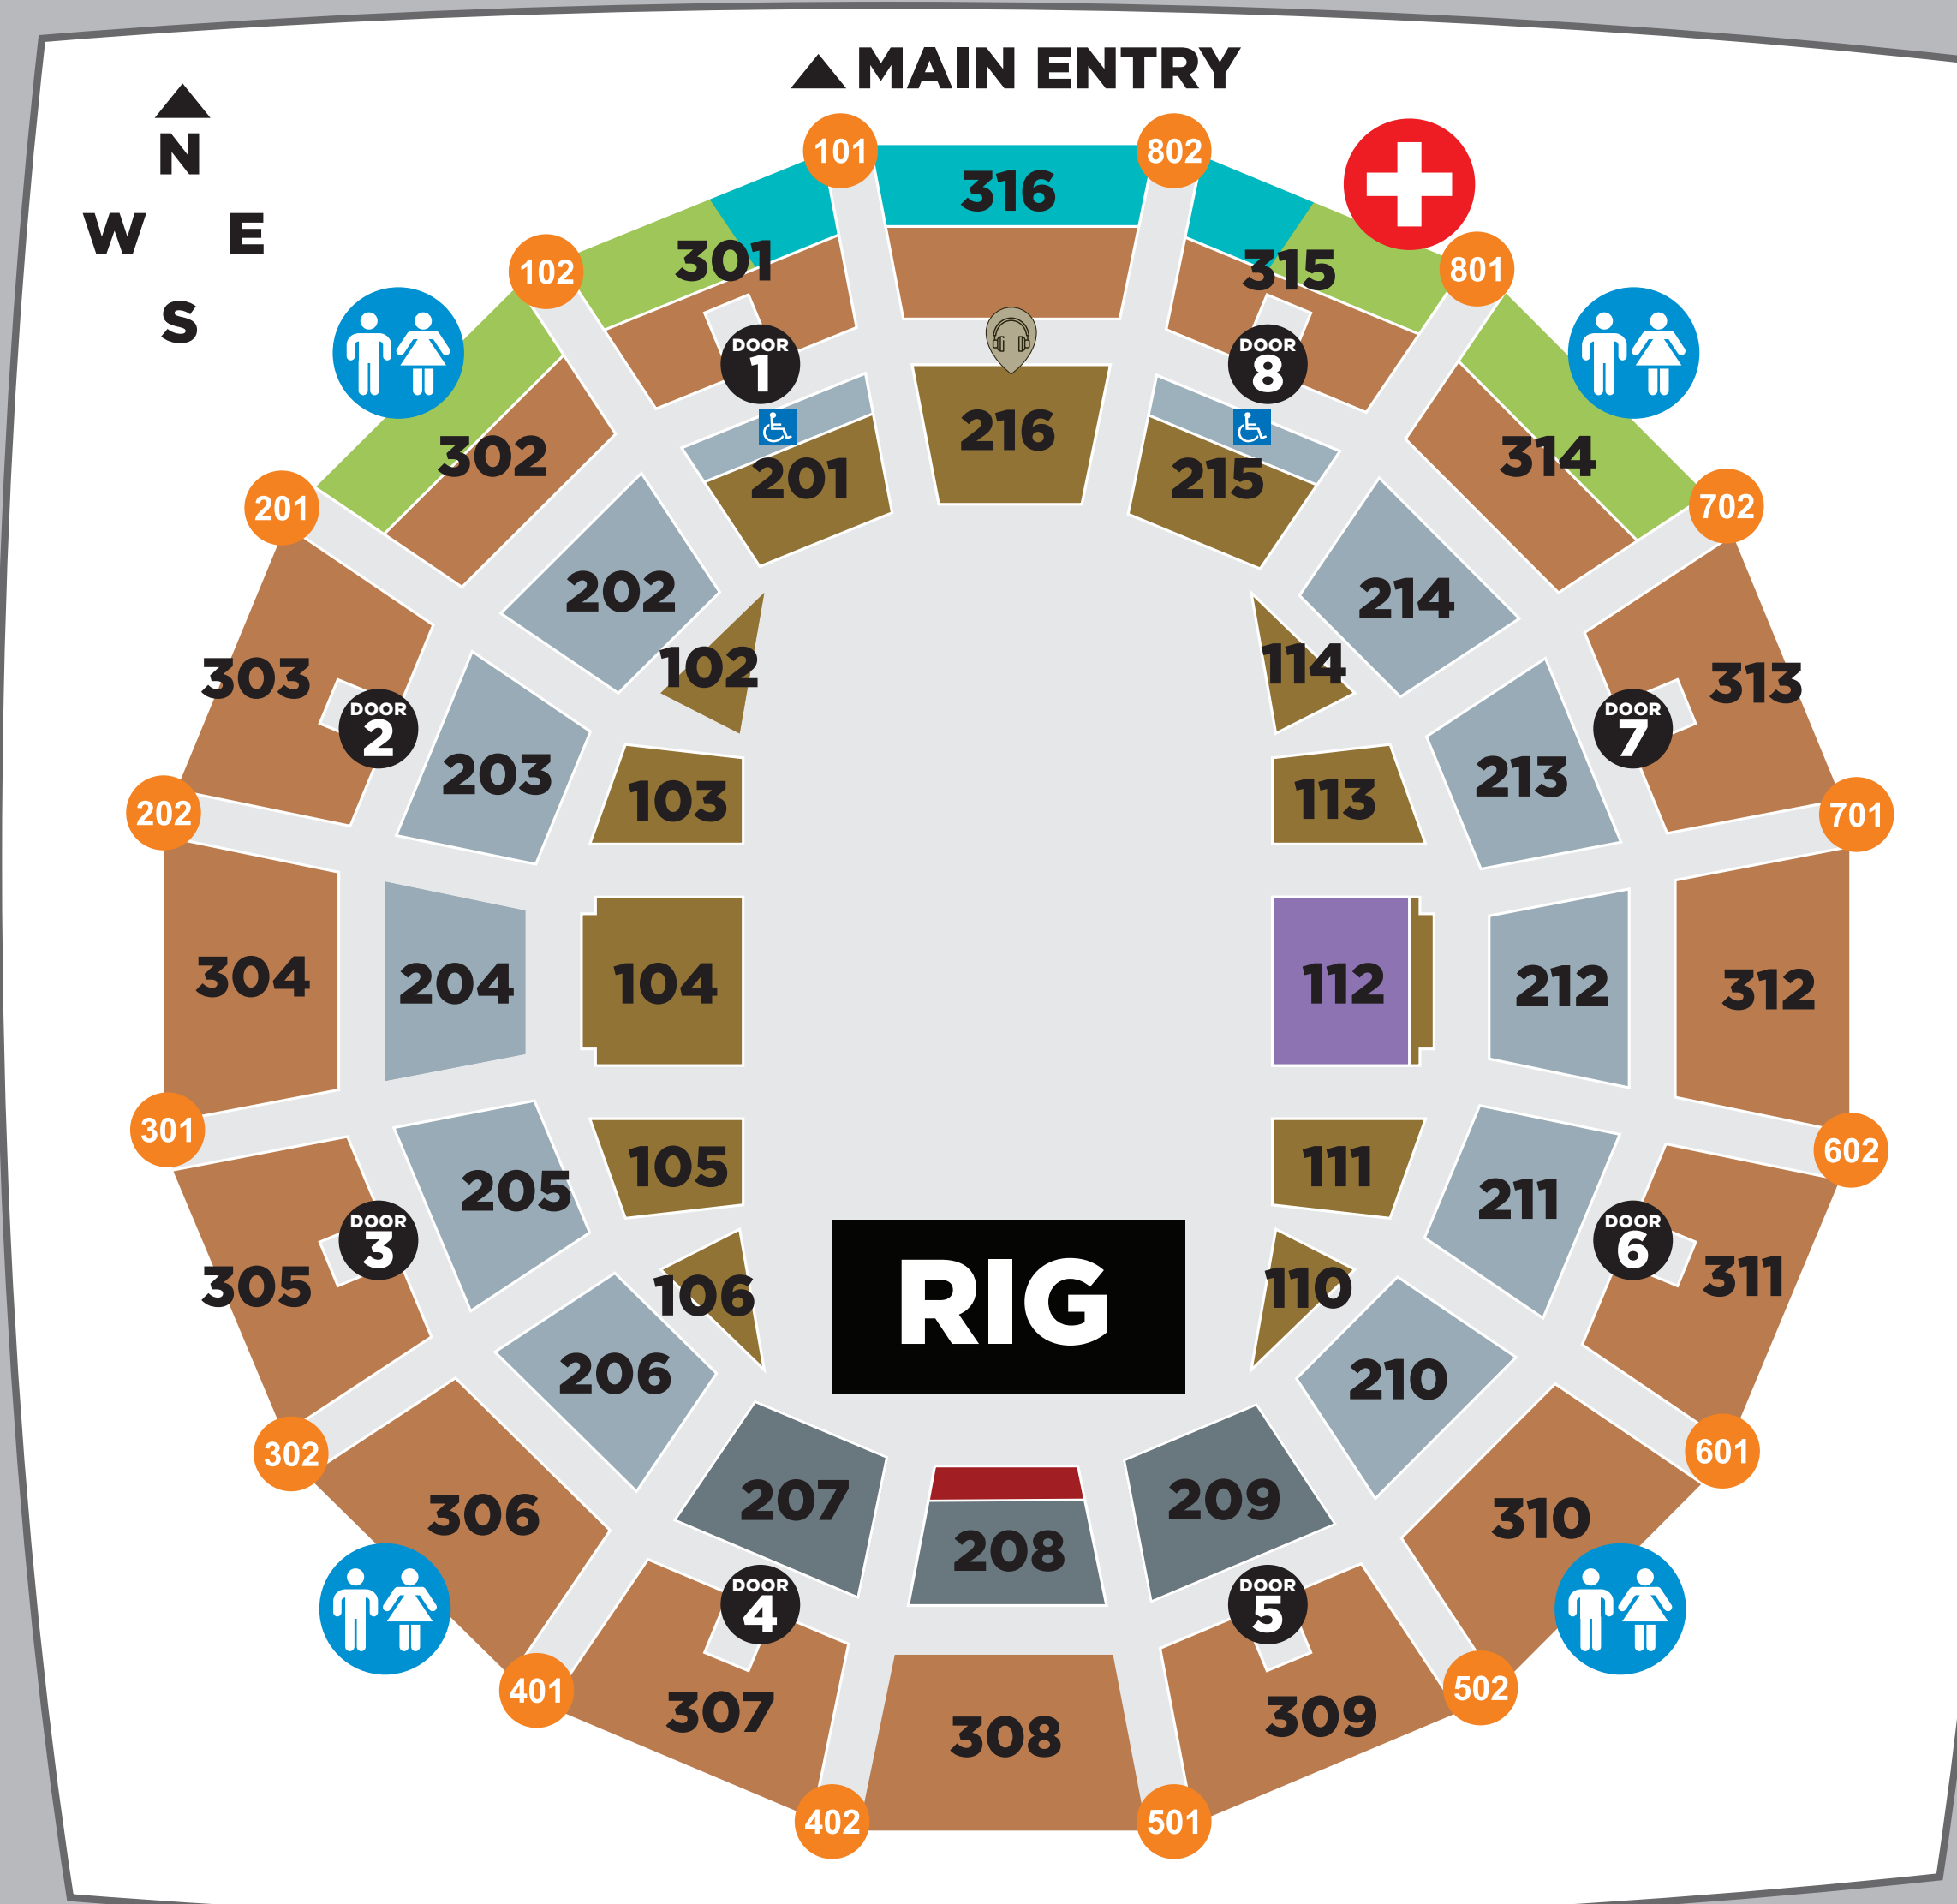

▲ KING ARTHUR TERRACE

PAT RAFTER ARENA

LEGEND

- GOLD** (ASSIGNED SEATING)
- SILVER** (ASSIGNED SEATING)
- SILVER** (ASSIGNED SEATING/RESTRICTED VIEW)
- BRONZE** (NON-ASSIGNED SEATING)
- PRO BOXES**
- PRO LOUNGE** (ASSIGNED SEATING)
- PRO SUITES**
- ELITE COACH RESERVED SEATING**
- aisle numbers**
- DOOR **DOOR NUMBERS**
- DJ**
- TOILETS**
- FIRST AID**

▼ TENNYSON MEMORIAL AVENUE

TORIAN PRO

STADIUM MAP

CrossFit

QUALIFYING
EVENT | 2025