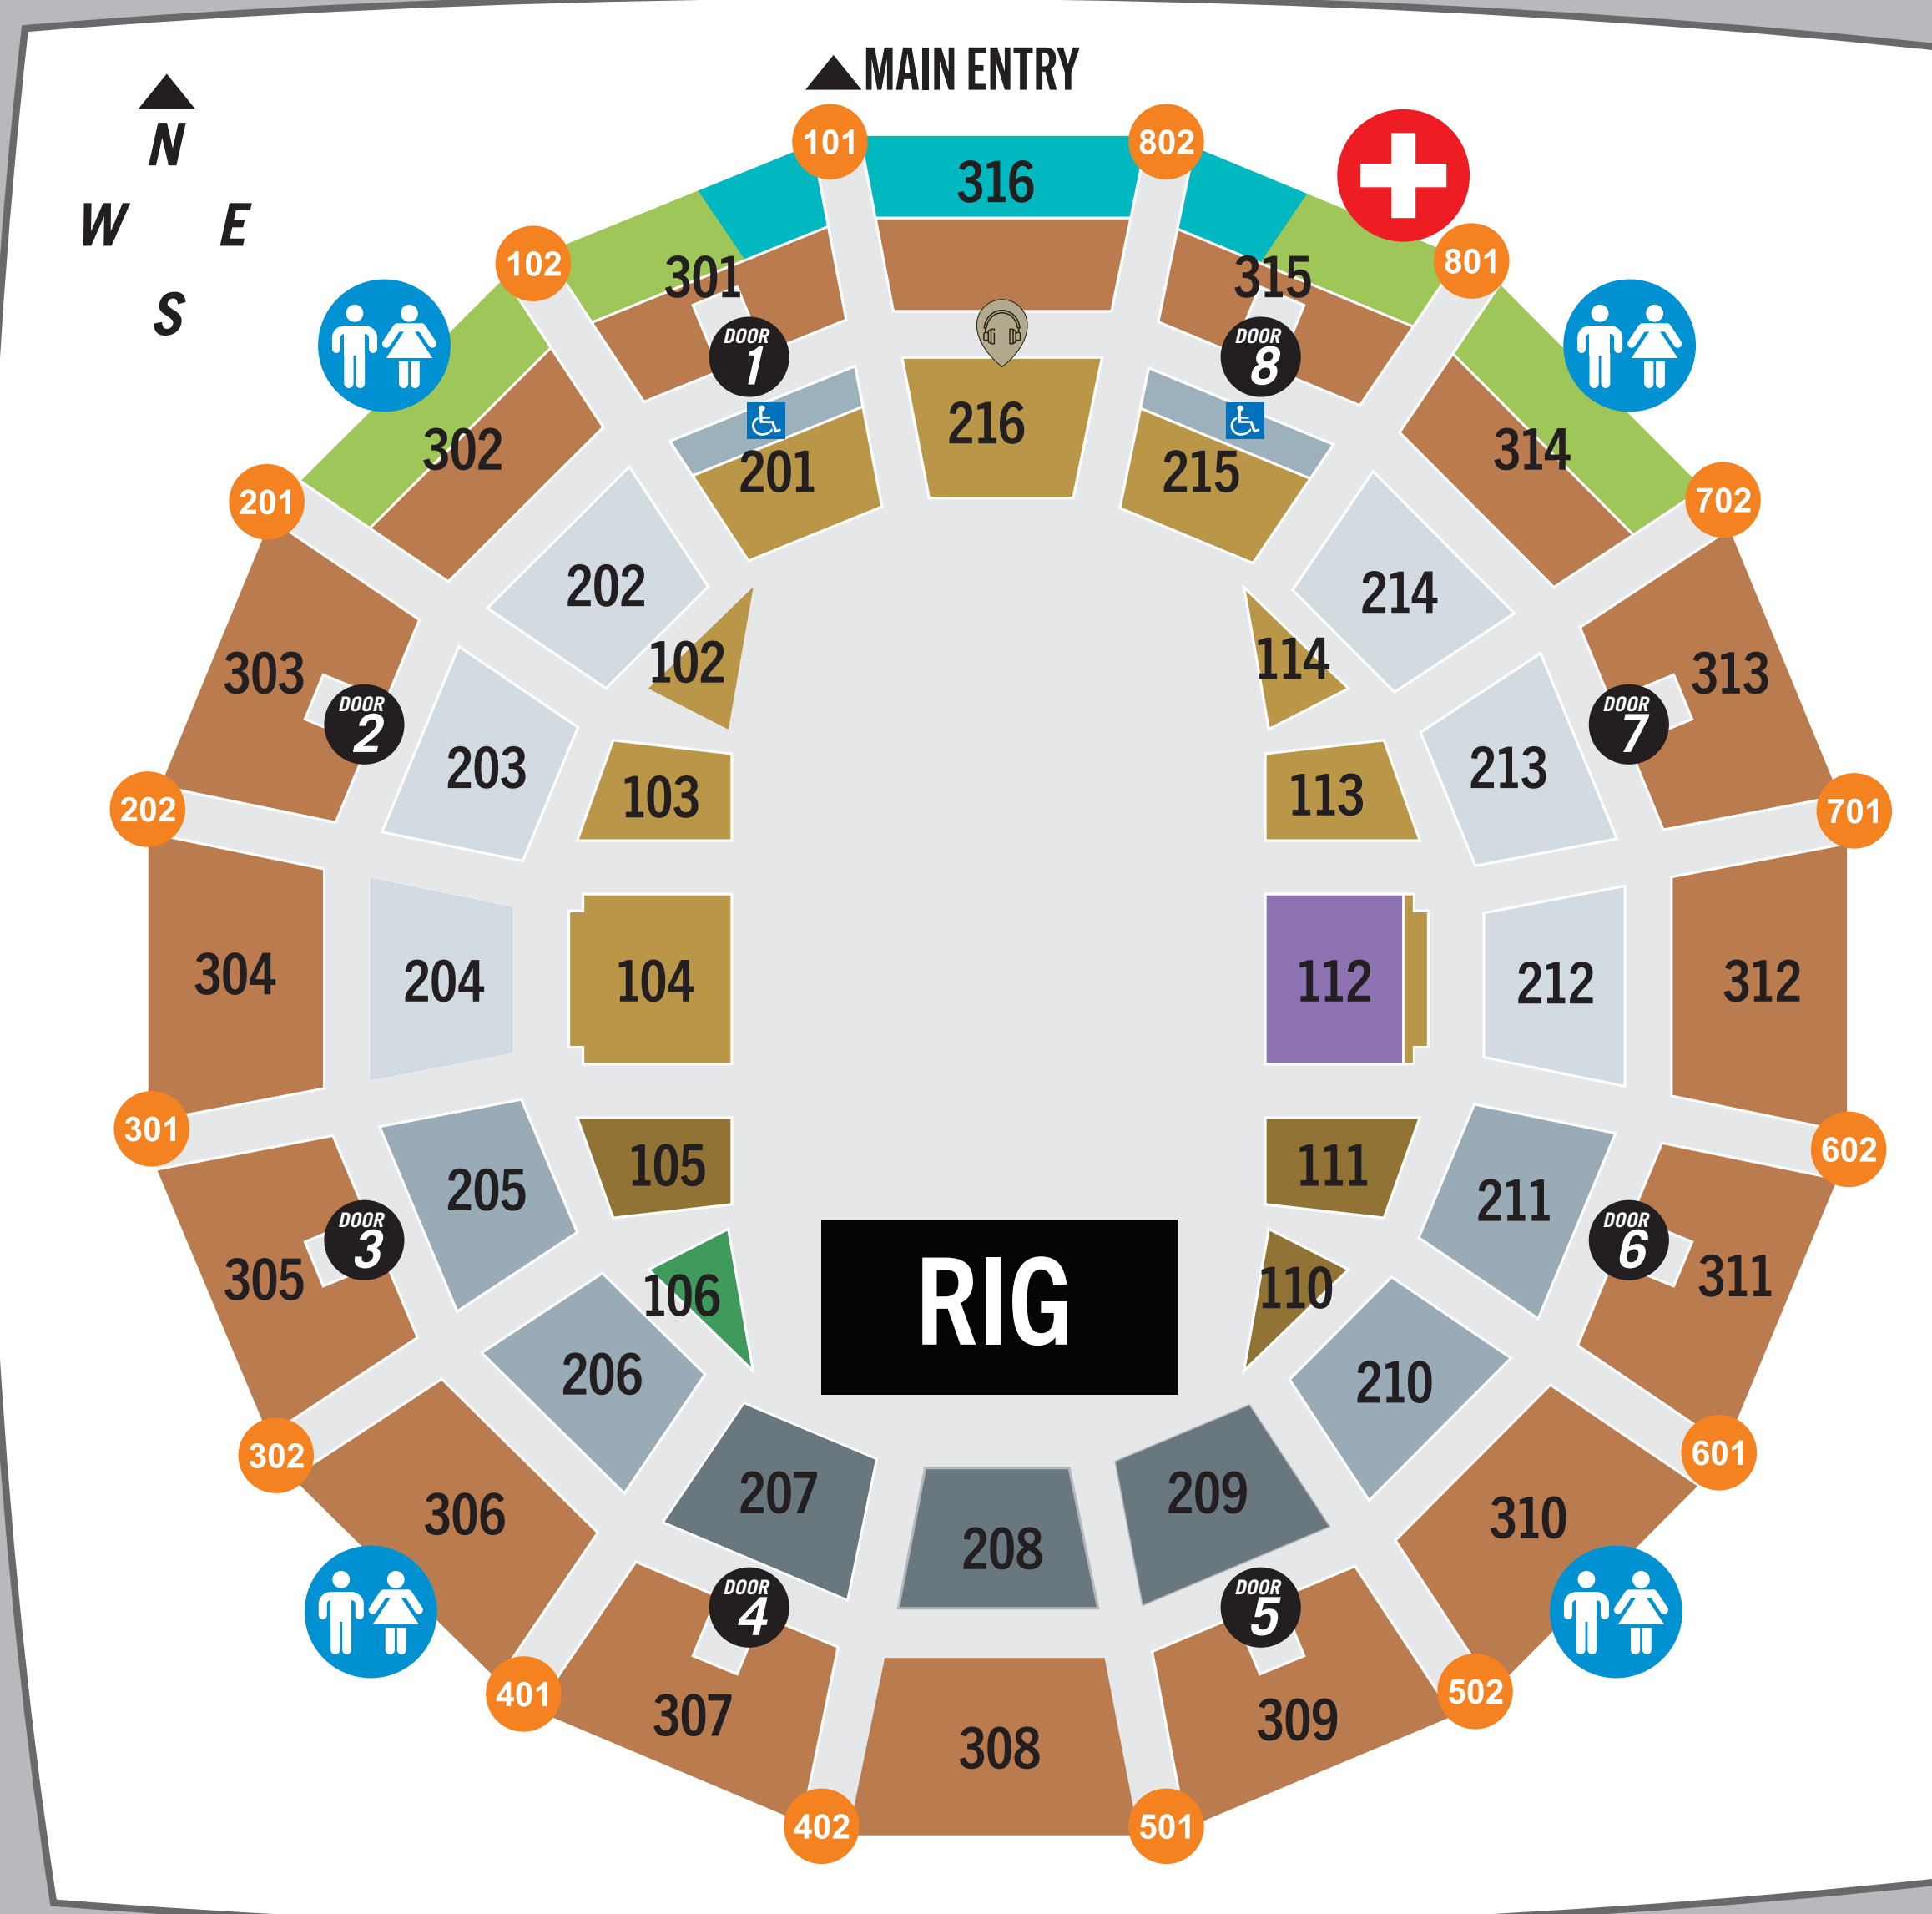

▲ KING ARTHUR TERRACE

PAT RAFTER ARENA

LEGEND

- GOLD PREMIUM (ASSIGNED SEATING)
- GOLD (ASSIGNED SEATING)
- SILVER PREMIUM (ASSIGNED SEATING)
- SILVER (ASSIGNED SEATING)
- SILVER (ASSIGNED SEATING/RESTRICTED VIEW)
- BRONZE (NON-ASSIGNED SEATING)
- PRO DECK
- PRO LOUNGE
- PRO BOXES
- SUITES
- AISLE NUMBERS
- DOOR NUMBERS
- DJ
- TOILETS
- FIRST AID

▼ TENNYSON MEMORIAL AVENUE

STADIUM MAP