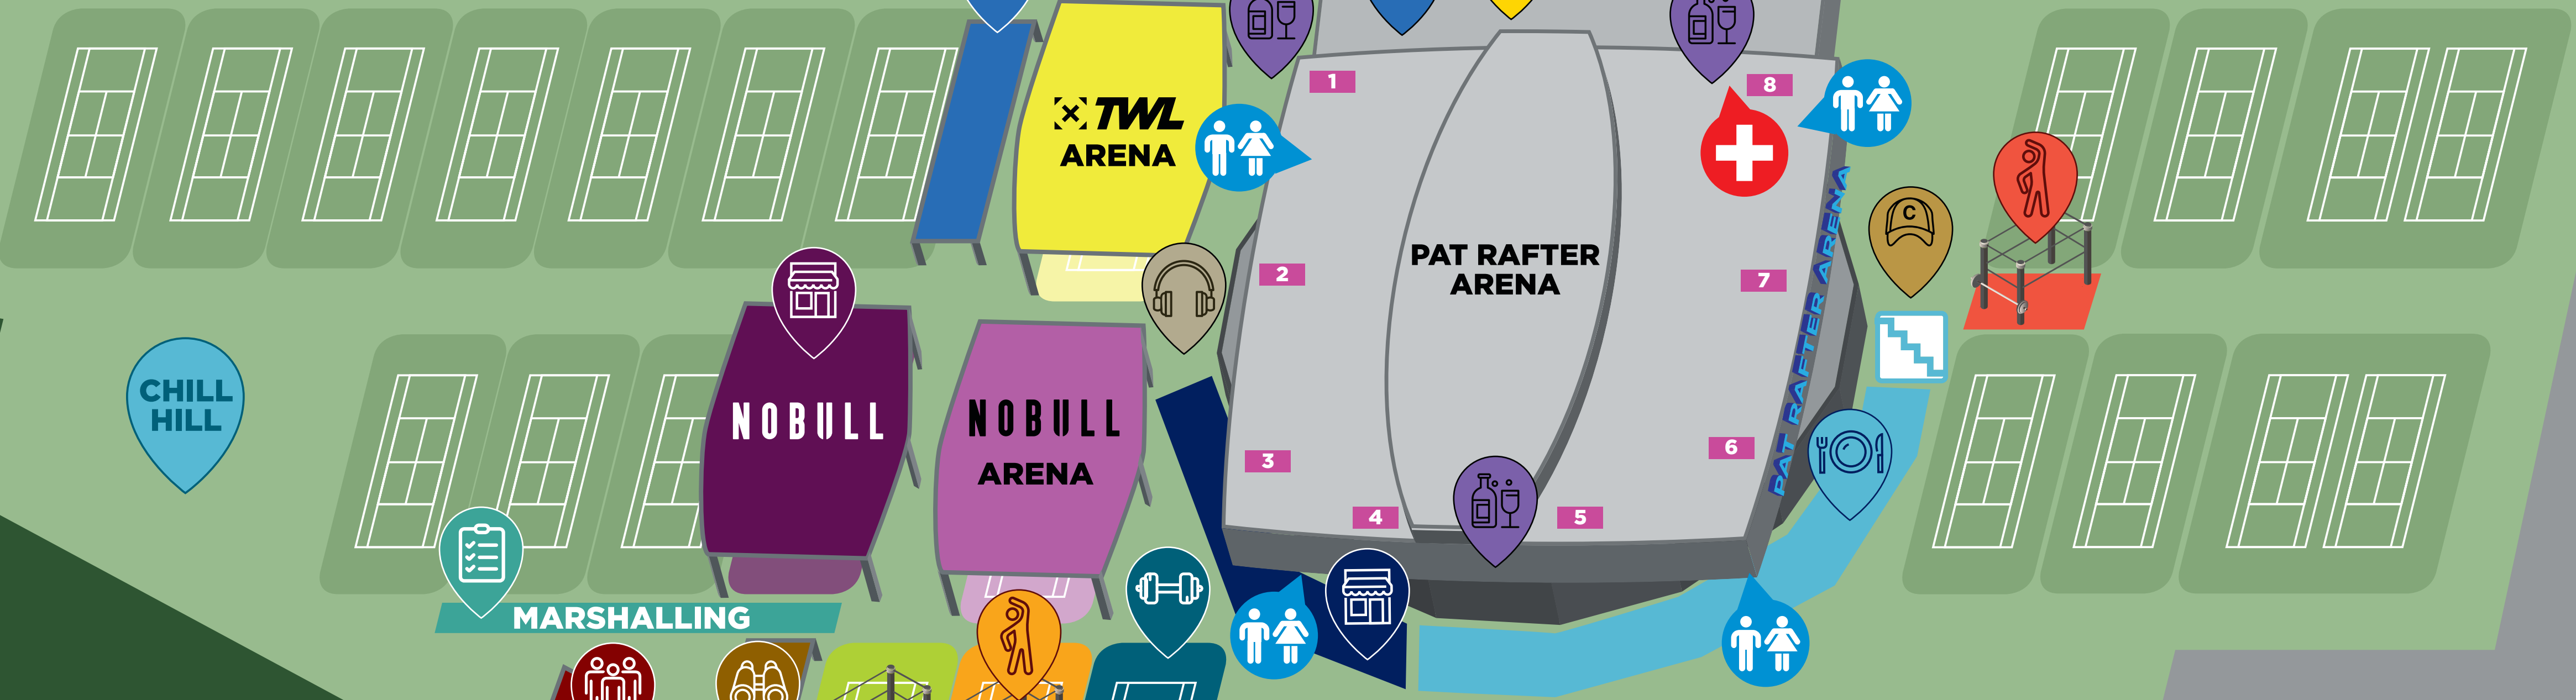

KING ARTHUR TERRACE

← MAIN ENTRY

CHILL HILL

MARSHALLING

NOBULL

NOBULL
ARENA

TWL
ARENA

PAT RAFTER
ARENA

PAT RAFTER
ARENA

ROGUE
ARENA

GOWOD
ARENA

ELITE COMPETITION

TWL ARENA

TORIAN PRO PARTY DECK

NOBULL ARENA

VENDOR VILLAGE 2

BIG SCREEN

DJ

TWL SHOP

FIRST AID

BARS

VIEWING PLATFORM

TOILETS

MAIN / TICKET ENTRY

BASELINE CAFE

ELITE COACH ACCESS

LEGEND ▶

EVENT MAP