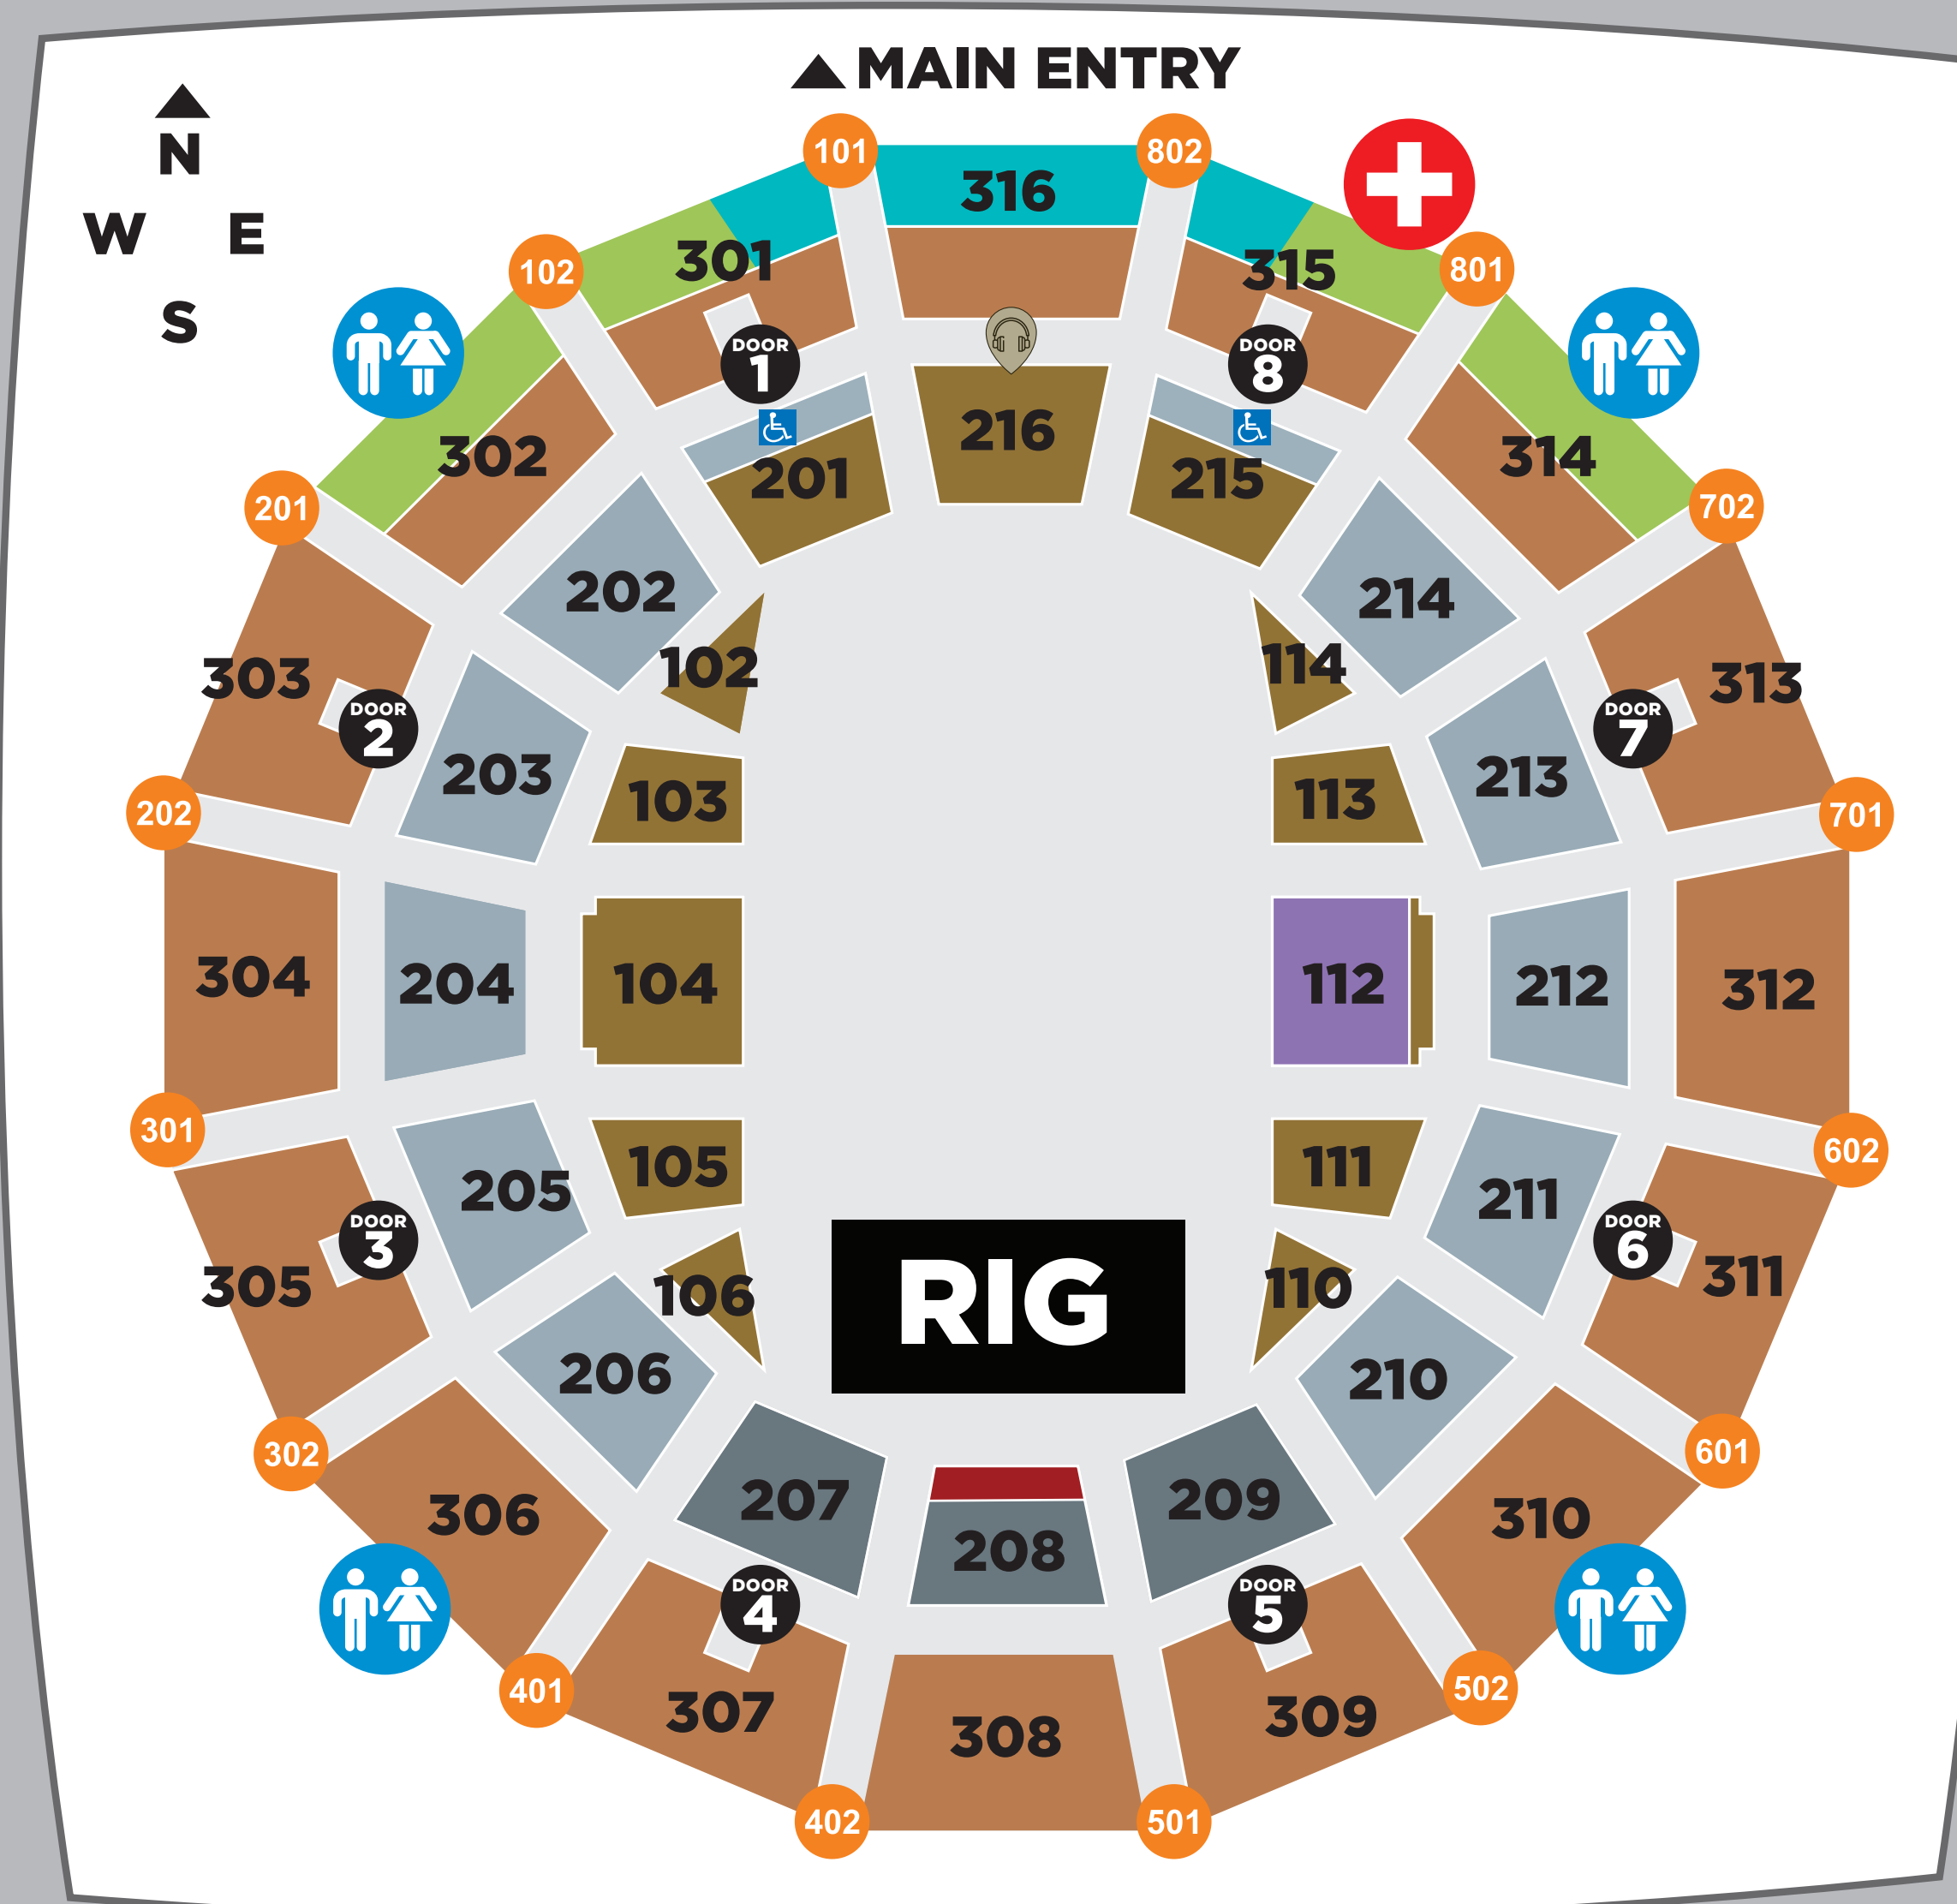

▲ KING ARTHUR TERRACE

## LEGEND

- GOLD** (ASSIGNED SEATING)
- SILVER** (ASSIGNED SEATING)
- SILVER** (ASSIGNED SEATING/RESTRICTED VIEW)
- BRONZE** (NON-ASSIGNED SEATING)
- PRO BOXES**
- PRO LOUNGE** (ASSIGNED SEATING)
- PRO SUITES**
- COACH RESERVED SEATING**
- AISLE NUMBERS**
- DOOR  
1  **DOOR NUMBERS**
- DJ**
- ♂  
♀  **TOILETS**
- +  **FIRST AID**

▼ TENNYSON MEMORIAL AVENUE

# STADIUM MAP